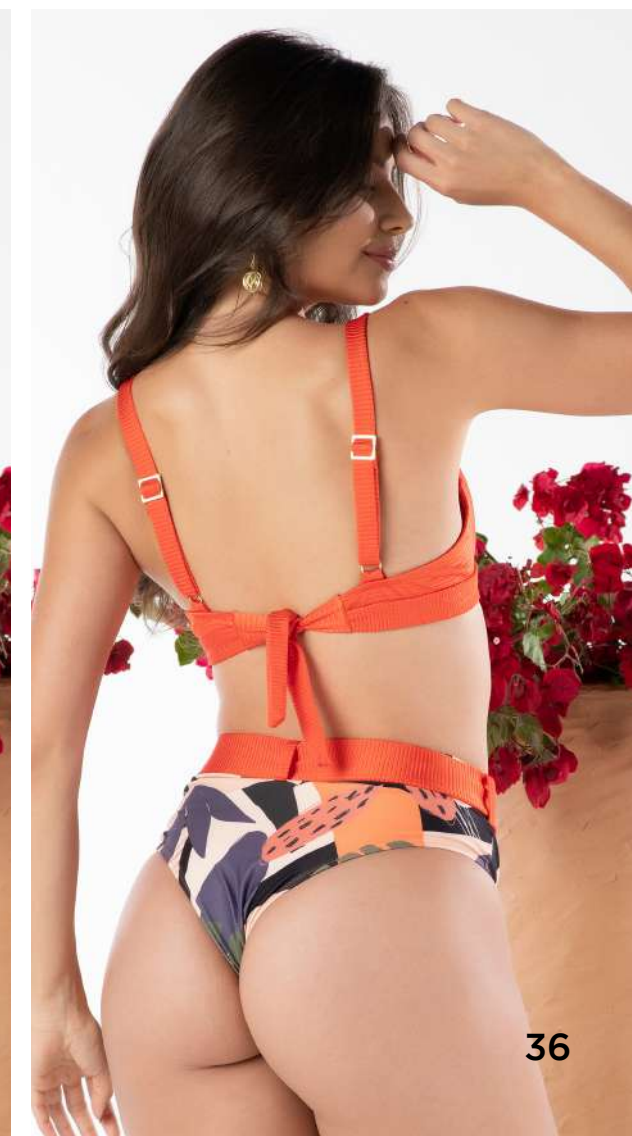

A352

BÍQUINI BOJO,
ALÇA REGULÁVEL